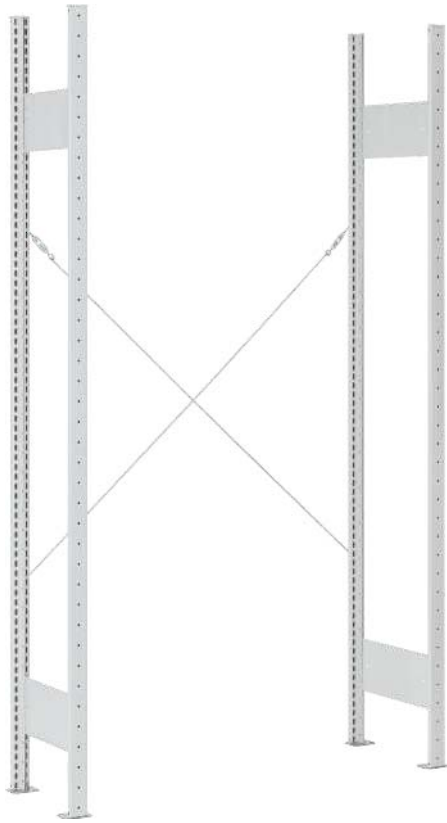

STAND

Rack SD fitted out

The Stand rack is a boltless shelving system that can be assembled quickly and simply. The side frames consist of grey (RAL 7035) lacquered steel sheet. The design of the side frames coupled with the galvanised shelves creates a rack with the greatest possible stability and space utilisation.

Delivery

This item is delivered unassembled for transport reasons. The incidentals are enclosed with the basic frame.

Available sizes

Basic dimensions (LxH in mm)	Depth (mm)		
1000x2000	300	400	500

Tip

The following product images are just a few of the multifarious possible combinations. We will gladly advise you on the best solution for your requirement.

SB GR 3/28 Basic frame SD fitted
Ext. dimensions: **1000x300x2000 mm**
with 8 shelves

fitted with
28 SB 3

FA GR 5/21 Basic frame SD fitted
Ext. dimensions: **1000x500x2000 mm**
with 8 shelves

fitted with
21 FA 2

FA GR 3/36 Basic frame SD fitted
Ext. dimensions: **1000x300x2000 mm**
with 10 shelves

fitted with
36 FA 3 Z

SB GR 5/27 Basic frame SD fitted
Ext. dimensions: **1000x500x2000 mm**
with 10 shelves

fitted with
27 SB 2 Z