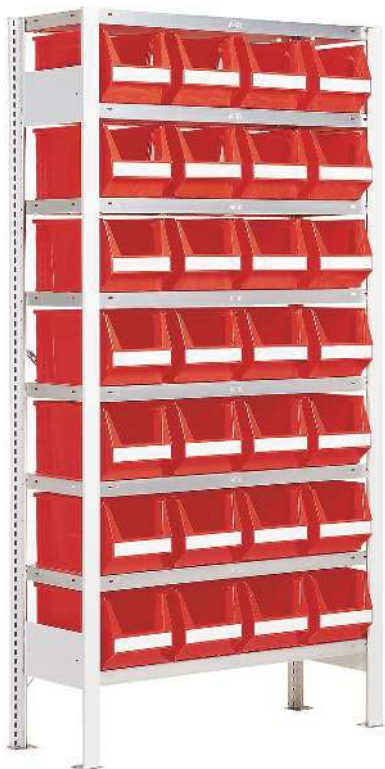

STAND

Rack SD fitted out

The Stand rack is a boltless shelving system that can be assembled quickly and simply. The side frames consist of grey (RAL 7035) lacquered steel sheet. The design of the side frames coupled with the galvanised shelves creates a rack with the greatest possible stability and space utilisation.

Equipping

The racks can be equipped with any of our **Classicbox, Systembox, Futura** open-fronted storage boxes, as well as Lagerbox rack boxes (see Lagerbox Combine section), and can be extended using add-on racks as desired.

SB GR 3/28 Basic frame SD fitted
Ext. dimensions: **1000x300x2000 mm**
with 8 shelves

fitted with
28 SB 3

FA GR 5/21 Basic frame SD fitted
Ext. dimensions: **1000x500x2000 mm**
with 8 shelves

fitted with
21 FA 2

FA GR 3/36 Basic frame SD fitted
Ext. dimensions: **1000x300x2000 mm**
with 10 shelves

fitted with
36 FA 3 Z

SB GR 5/27 Basic frame SD fitted
Ext. dimensions: **1000x500x2000 mm**
with 10 shelves

fitted with
27 SB 2 Z