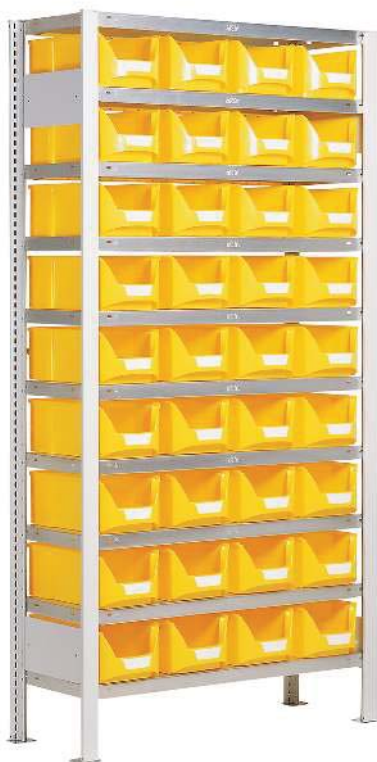

STAND

Rack SD fitted out

The Stand rack is a boltless shelving system that can be assembled quickly and simply. The side frames consist of grey (RAL 7035) lacquered steel sheet. The design of the side frames coupled with the galvanised shelves creates a rack with the greatest possible stability and space utilisation.

Equipping

The racks can be equipped with any of our **Classicbox, Systembox, Futura** open-fronted storage boxes, as well as Lagerbox rack boxes (see Lagerbox Combine section), and can be extended using add-on racks as desired.

SB GR 3/28 Basic frame SD fitted
Ext. dimensions: **1000x300x2000 mm**
with 8 shelves

fitted with
28 SB 3

FA GR 5/21 Basic frame SD fitted
Ext. dimensions: **1000x500x2000 mm**
with 8 shelves

fitted with
21 FA 2

FA GR 3/36 Basic frame SD fitted
Ext. dimensions: **1000x300x2000 mm**
with 10 shelves

fitted with
36 FA 3 Z

SB GR 5/27 Basic frame SD fitted
Ext. dimensions: **1000x500x2000 mm**
with 10 shelves

fitted with
27 SB 2 Z