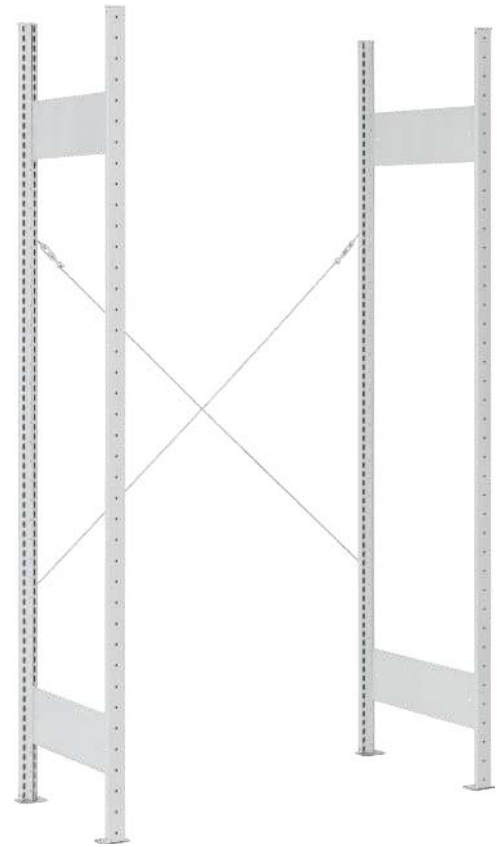

GR 500 Basic frame SD
Ext. dimensions: **1000x500x2000 mm**

shipment see chapter page