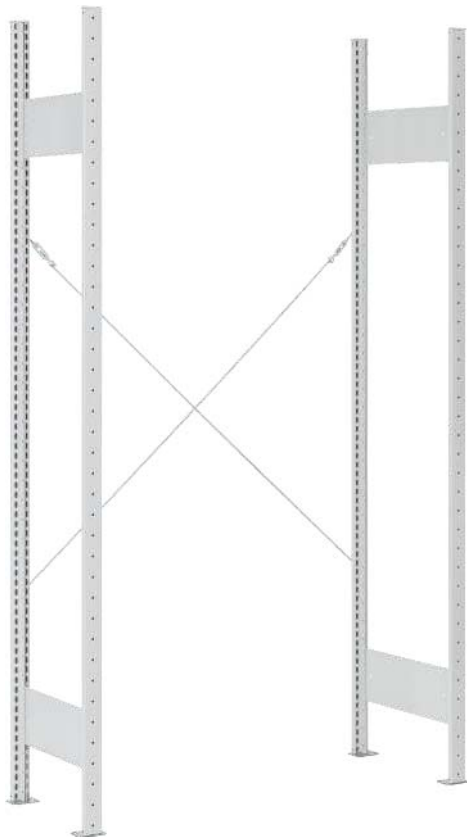

GR 400 Basic frame SD
Ext. dimensions: **1000x400x2000 mm**

shipment see chapter page